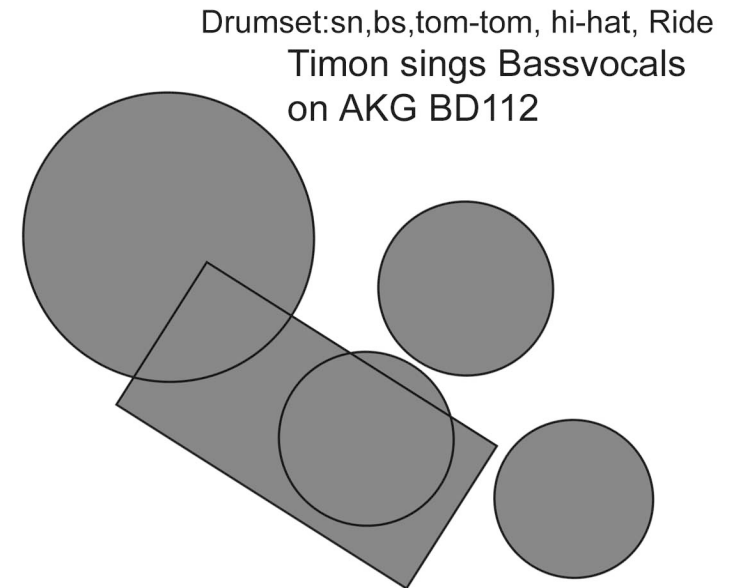

Stagemap Safe Sane & Single

Adequate PA, incl., Small effects (Delay, Room).
3 Monitor Speakers (1 front, 2 back - best 3 way)
Illumination (if required) If there is a Piano
or Grandpiano at the venue, please let us know
in advance to ensure the miking and tuning of the
instrument. For any questions please call
Timon Ruhemann:
+49(0)173 307 23 01 or +49(0)30 87 37 944

Christian
sings on
SH 55

Stagesize: minimum 4 mtr. x 4 mtr.
Power: 220V/ 16A, near Stage
4 Microphones for Drums (Bd, Sd, 2 x OH)
2 DI Boxes for the Digital Piano
2 DI Boxes for the FOH (if stagesound is mixed by us)

Maarten
Leadsinger
sings on
SH 55

Drumset: sn, bs, tom-tom, hi-hat, Ride
Timon sings Bassvocals
on AKG BD112